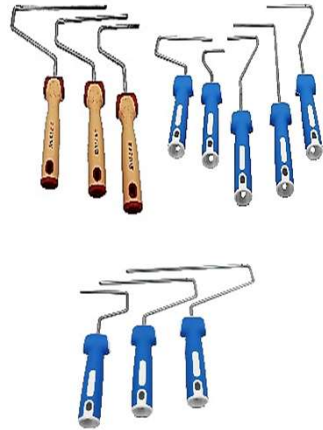

5 SET

TRAY SET WITH SYNTHETIC 18cm

TRAY SET - PAINT 18cm – NAYLON DROP SHEET – BRUSH 2”

BUCKET 15lt. SET - PAINT 18cm – NAYLON DROP SHEET - BRUSH 2” - GRID

6

Various painting accessories

**HANDLES
FOR PAINTING
ROLLERS**