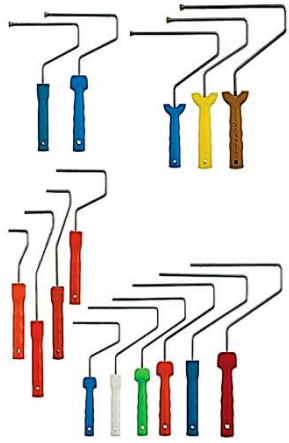

5 SET

TRAY SET WITH SYNTHETIC 18cm

TRAY SET - PAINT 18cm – NAYLON DROP SHEET – BRUSH 2”

BUCKET 15lt. SET - PAINT 18cm – NAYLON DROP SHEET - BRUSH 2” - GRID

6

Various painting accessories

**HANDLES
FOR PAINTING
ROLLERS**