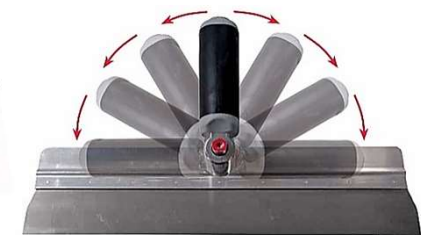

SPATULA WITH 7 POSITION DIRECTIONAL HANDLE